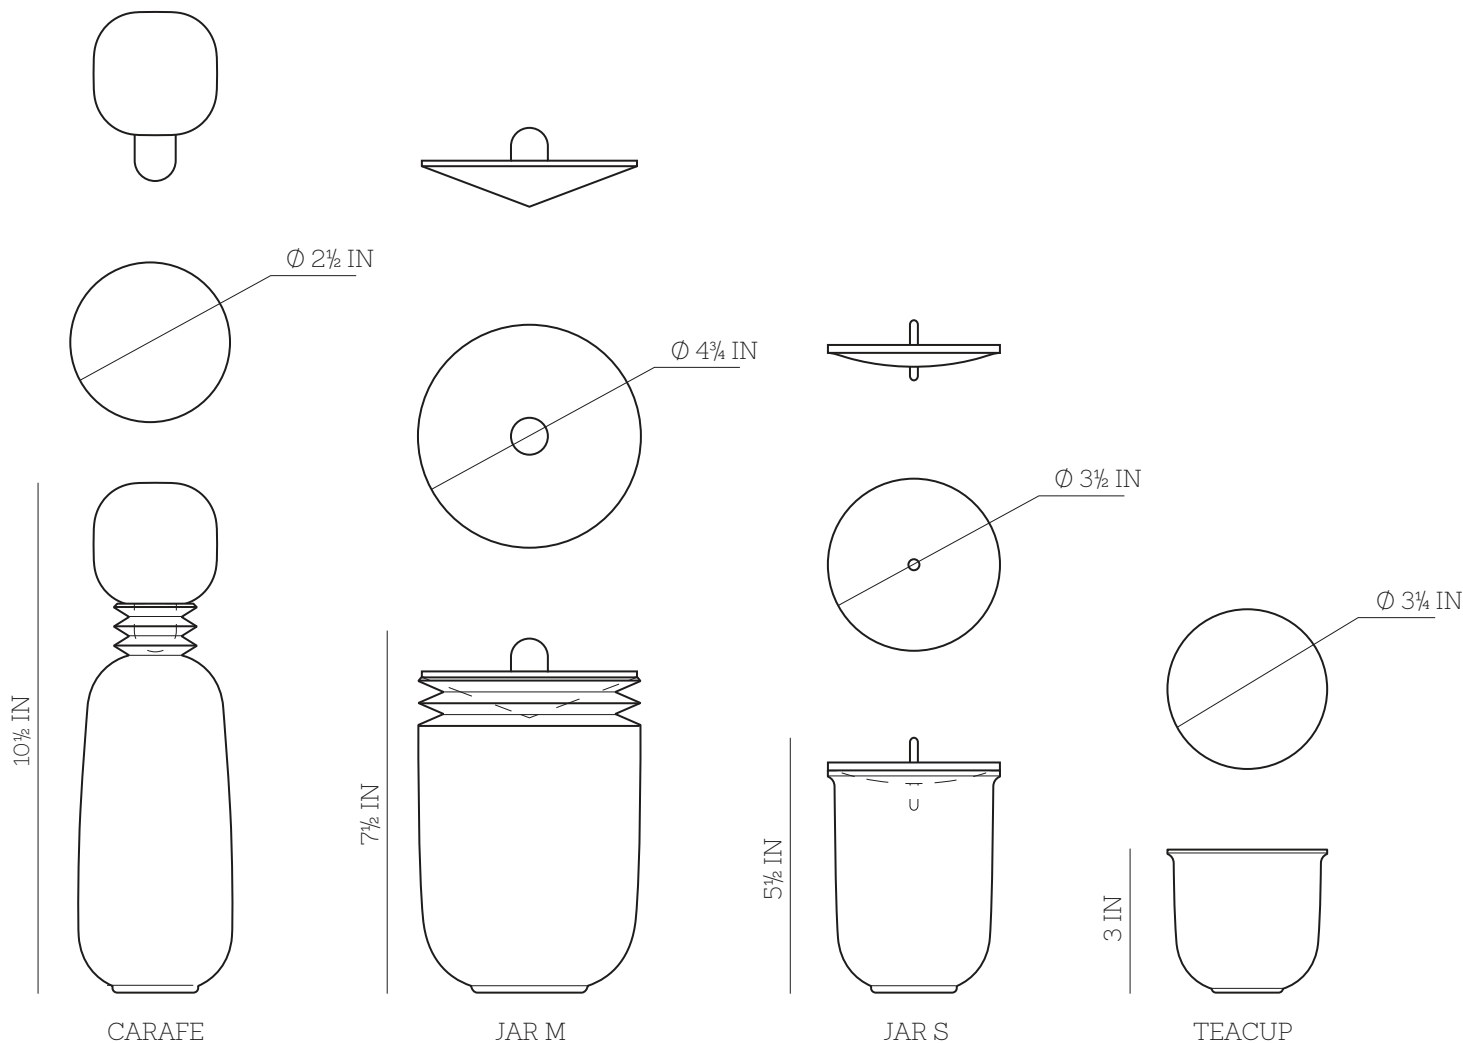

OCHRE

TWILIGHT

N/O Service

SERIES

Necessary Objects

MATERIAL

slip cast ceramic,
solid ash wood

COLOR & FINISH

4 glaze options
sandblasted natural ash
charred ash

DIMENSION & VOLUME

carafe
Ø 3 1/2" × H 10 1/2"
20 oz / 550 ml

jar medium
Ø 4 3/4" × H 7 1/2"
40 oz / 1200 ml

jar small
Ø 3 1/2" × H 5 1/2"
12 oz / 350 ml

teacup
Ø 3 1/4" × H 3"
8 oz / 240 ml

PRODUCTION

made-to-order

LEAD TIME

4-6 weeks

PRICE

upon request

INQUIRE

hello@brave-matter.com