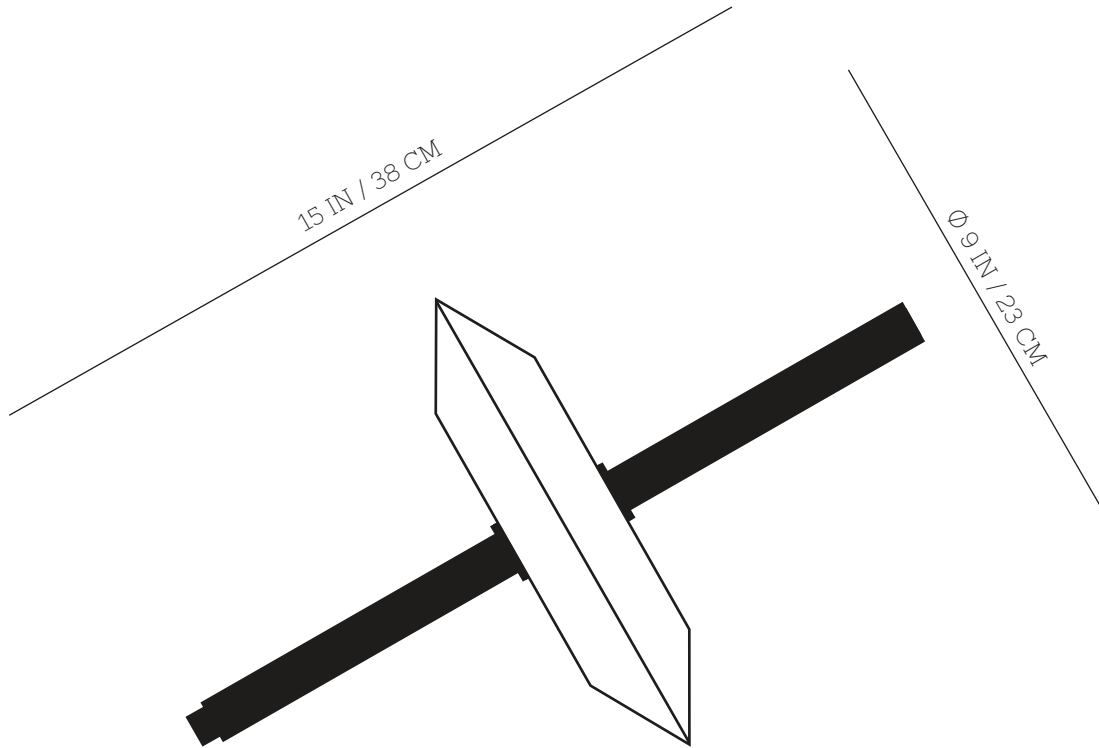

A/M Sender One

Archaic Modern Light is a collection of luminaires inspired by materials, archetypes and technologies from the remote past; produced in an amalgam of ceramic, salt and brass.

Sender One is a methodically-honed salt crystal pierced by a stoic brass rod, sitting gracefully in situ. A distinctly diffused LED light emanates from its fulcrum. Suitable for floor and table surfaces. Dry locations only.

A/M Sender One

SERIES

Archaic Modern Light

MATERIAL

salt, brass

DIMENSION

Ø 9" × H 15"
23 CM × 38 CM

WEIGHT

8 LB / 3.5 KG

COLOR & FINISH

variegated salt crystal
brushed brass

ILLUMINATION

120 V
1 W G4 LED
2700 K
CRI 80

DIMMING

non-dimming

CONNECTION