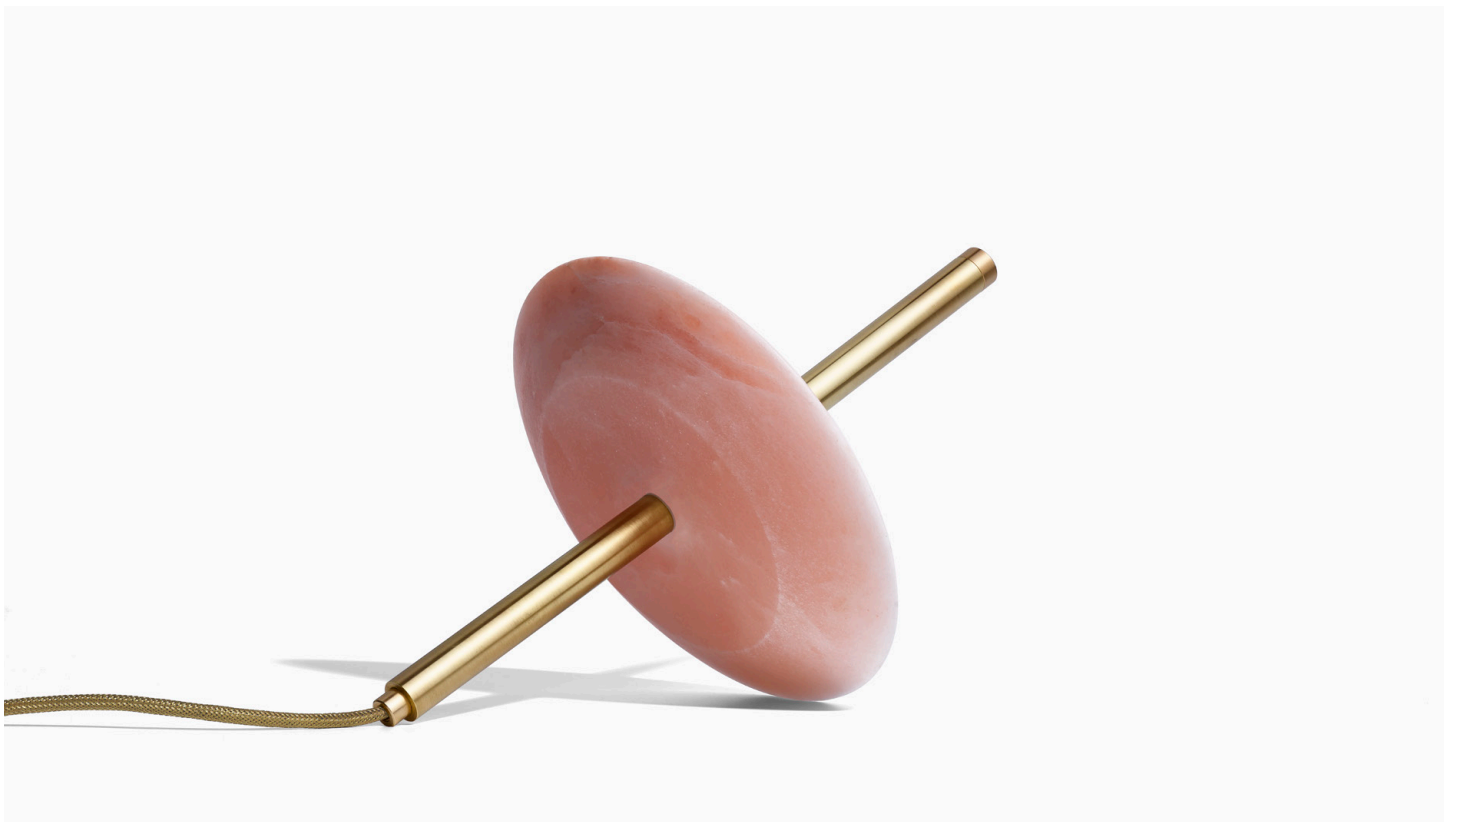

A/M Sender One

Archaic Modern Light is a collection of luminaires inspired by materials, archetypes and technologies from the remote past; produced in an amalgam of ceramic, salt and brass.

Sender One is a methodically-honed salt crystal pierced by a stoic brass rod, sitting gracefully in situ. A distinctly diffused LED light emanates from its fulcrum. Suitable for floor and table surfaces. Dry locations only.

A/M Sender One

SERIES

Archaic Modern Light

MATERIAL

salt, brass

DIMENSION

Ø 9" × H 15"
23 CM × 38 CM

WEIGHT

8 LB / 3.5 KG

COLOR & FINISH

variegated salt crystal
brushed brass

ILLUMINATION

120 V
1 W G4 LED
2700 K
CRI 80

DIMMING

non-dimming

CONNECTION